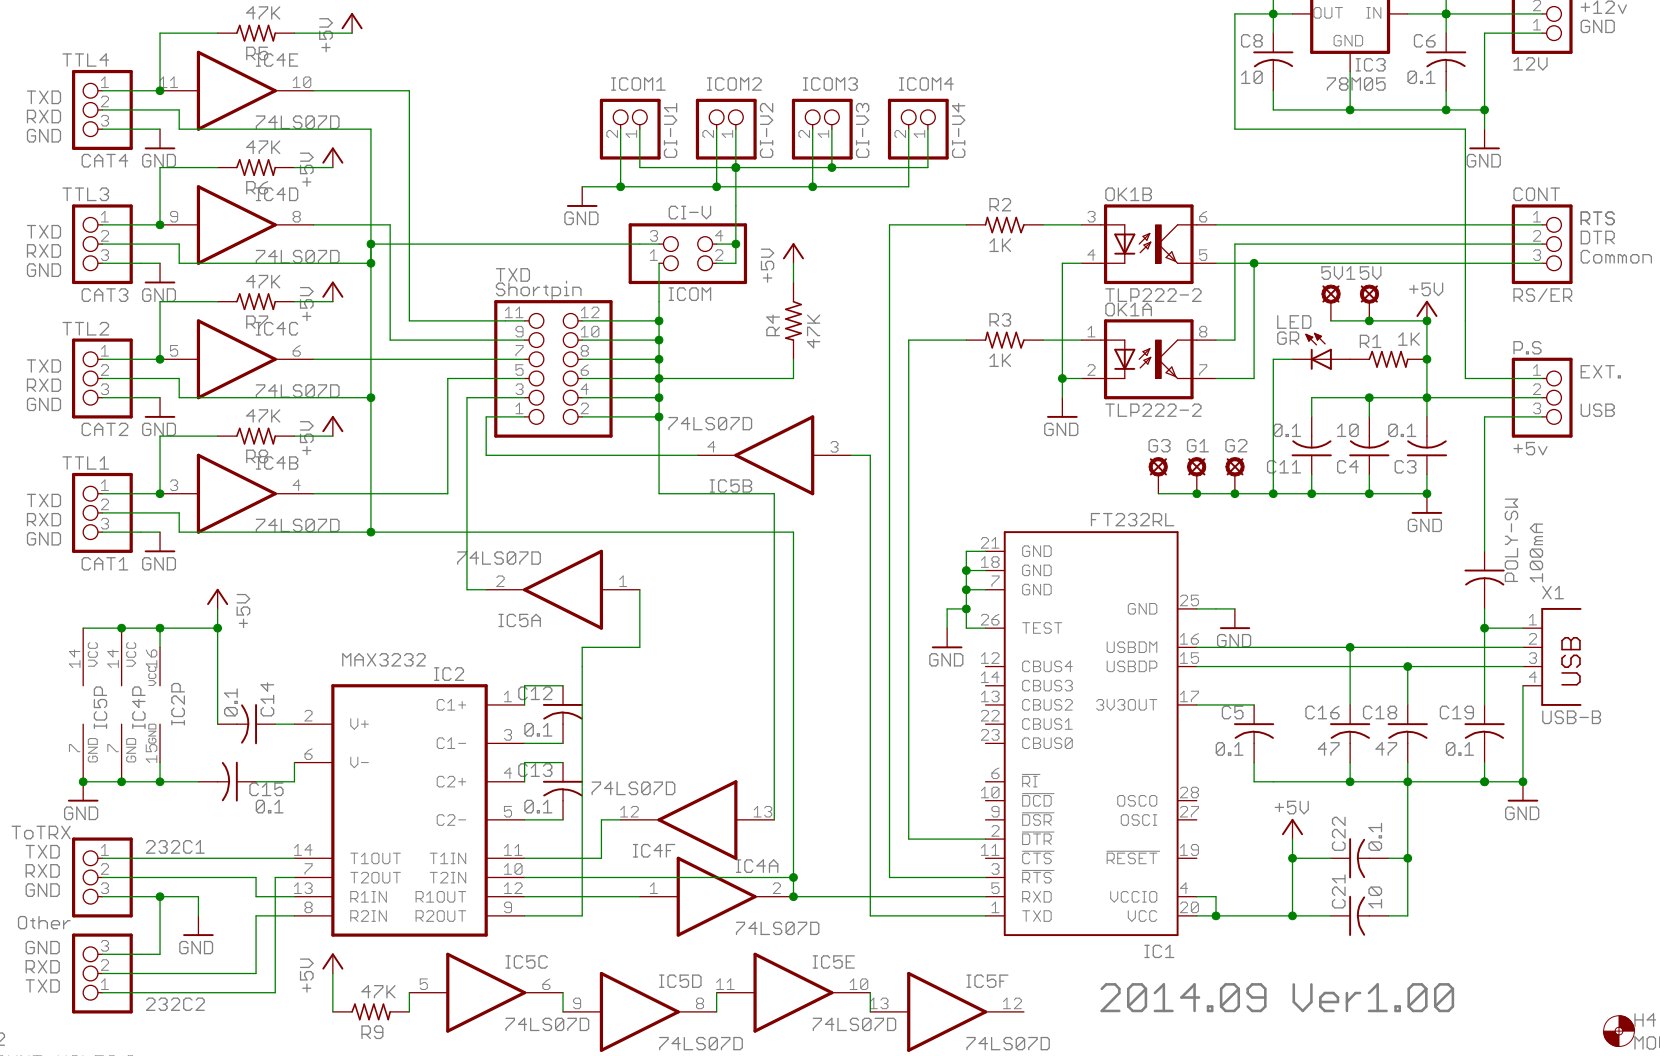

H1
MOUNT-HOLE3.2

CI-V_CAT.HUB ICT-Kuwa/JA4BUA

H3
MOUNT-HOLE3.2

2014.09 Ver1.00

H2
MOUNT-HOLE3.2

H4
MOUNT-HOLE3.2